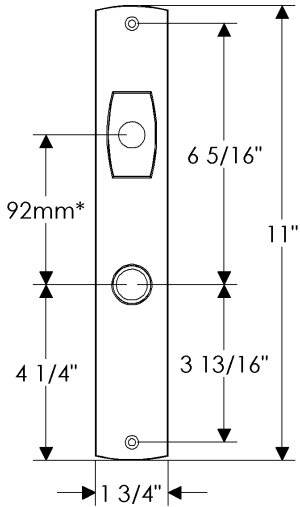

## Convex Multi-Point Entry Set

E30563

E30561

\*Also applicable with  
the E30562 (LLo) (Turnpiece)