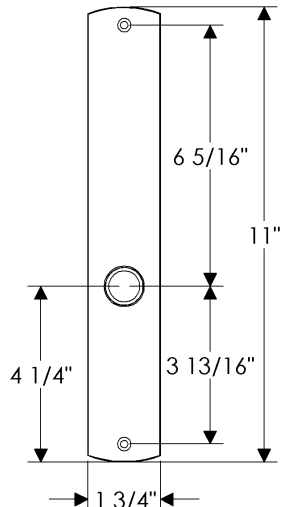

## Convex Multi-Point Entry Set

E30563

E30561

\*Also applicable with  
the E30562 (LLo) (Turnpiece)