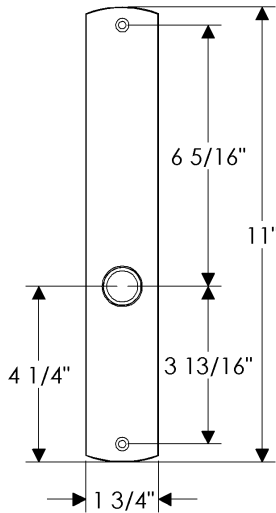

Convex Multi-Point Patio Set

E30561

E30561

*Also applicable with
the E30562 (LLO) (Turnpiece)