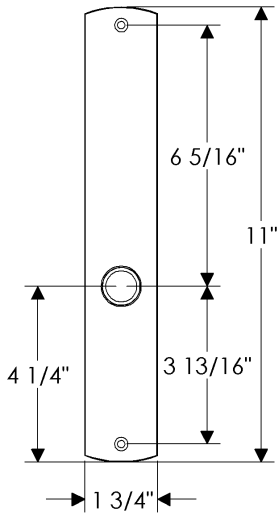

Convex Multi-Point Patio Set

E30561

E30561

*Also applicable with
the E30562 (LLO) (Turnpiece)