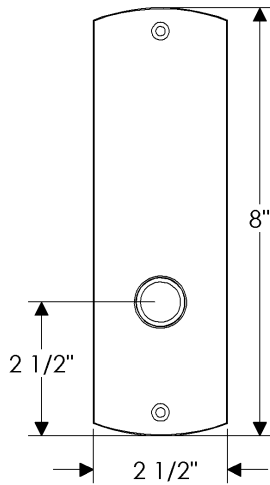

### Convex Patio Set

E30506

E30506

\*Also applicable with  
the E30505 (Turnpiece)