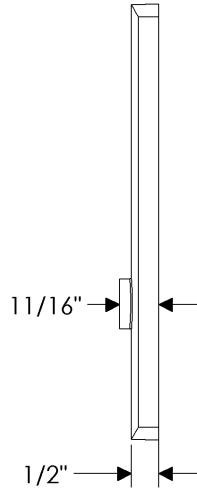

### Convex Patio Set

E30506

E30506

\*Also applicable with  
the E30505 (Turnpiece)