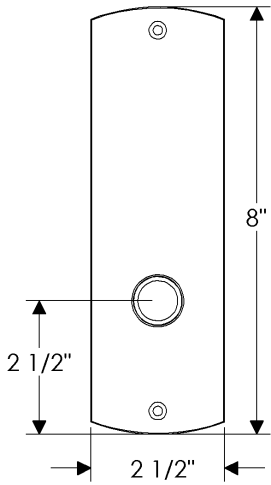

### Convex Patio Set

E30506

E30506

\*Also applicable with  
the E30505 (Turnpiece)