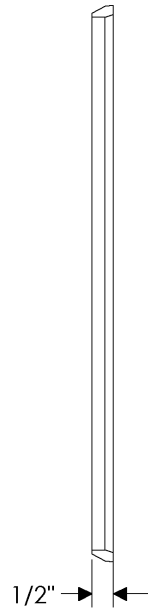

## Hammered Sliding Door Entry Set

E30484

E30480

\*Also applicable with the  
E30483 (GLo) (Turnpiece)