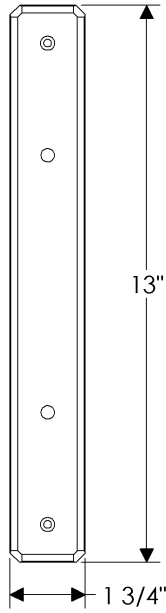

## Hammered Sliding Door Entry Set

E30484

E30480

\*Also applicable with the  
E30483 (GLo) (Turnpiece)