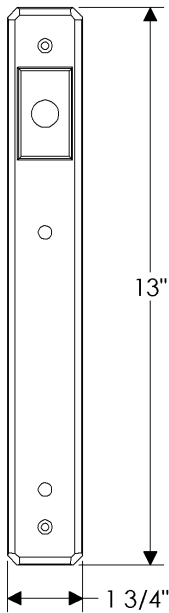

## Hammered Sliding Door Entry Set

E30484

E30480

\*Also applicable with the  
E30483 (GLo) (Turnpiece)