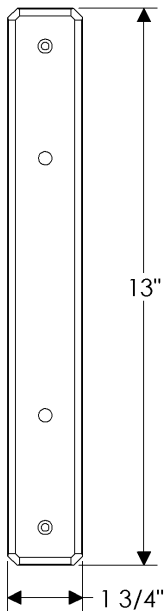

Hammered Sliding Door Entry Set

E30480

E30480

*Also applicable with the
E30481 (Gctr) (Turnpiece)