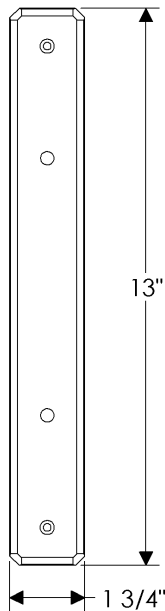

Hammered Sliding Door Entry Set

E30480

E30480

*Also applicable with the
E30481 (Gctr) (Turnpiece)