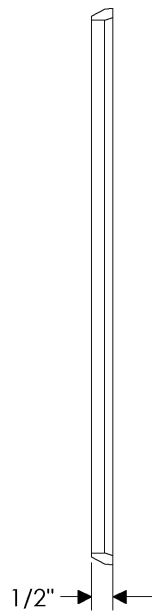

Hammered Sliding Door Entry Set

E30480

E30480

*Also applicable with the
E30481 (Gctr) (Turnpiece)