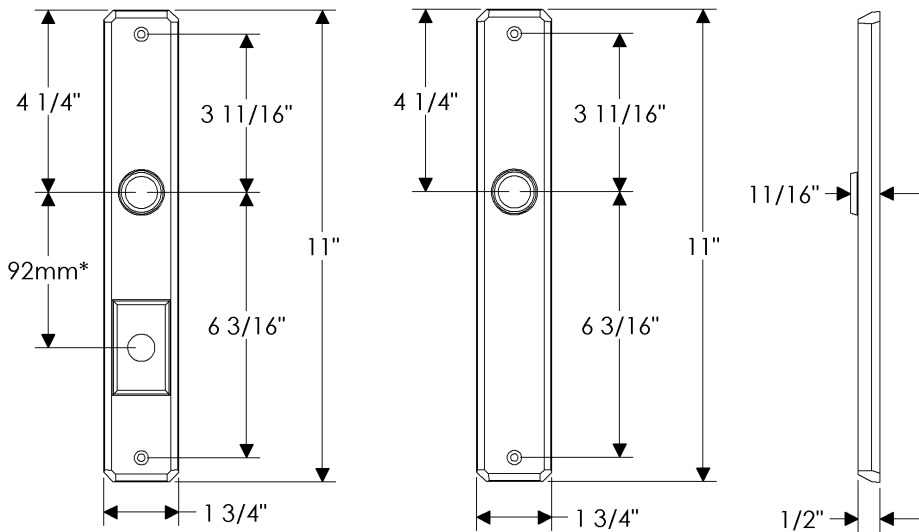

Hammered Multi-Point Entry Set

E30467

E30465

*Also applicable with the
E30466 (LHi) (Turnpiece)