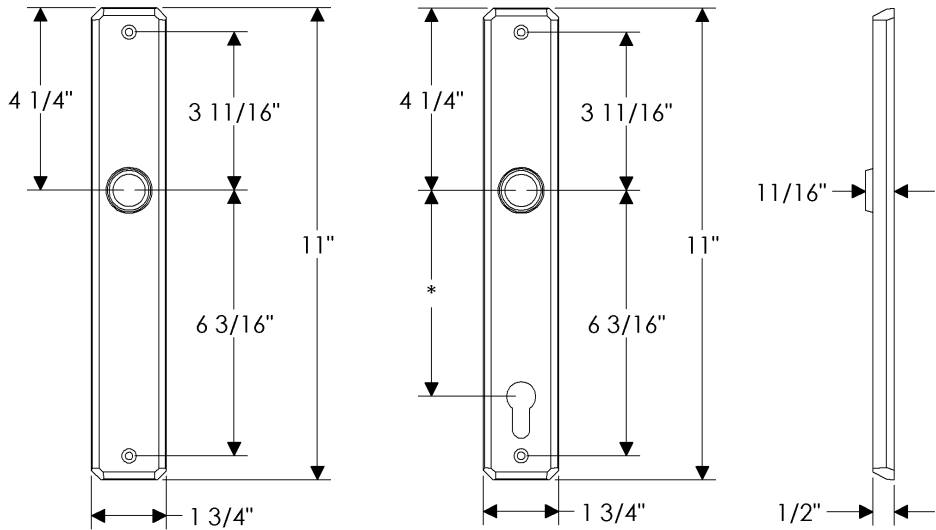

Hammered Multi-Point Sliding Door Patio Set

E30465

E30469