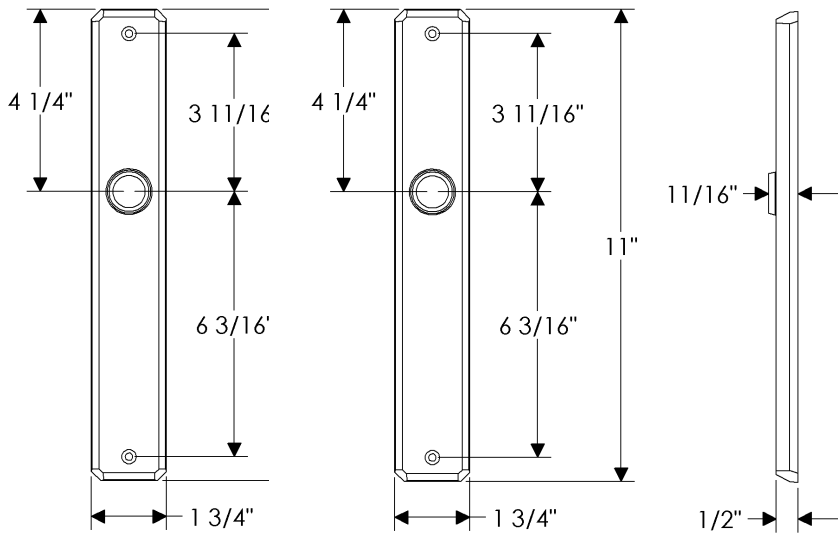

Hammered Multi-Point Patio Set

E30465

E30465

*Also applicable with the
E30466 (LHi) (Turnpiece)