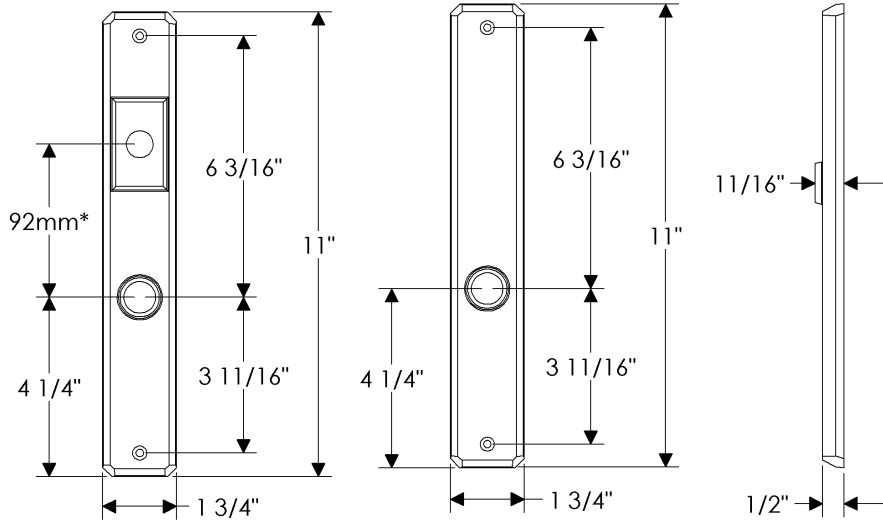

Hammered Multi-Point Entry Set

E30463

E30461

*Also applicable with the
E30462 (LLo) (Turnpiece)