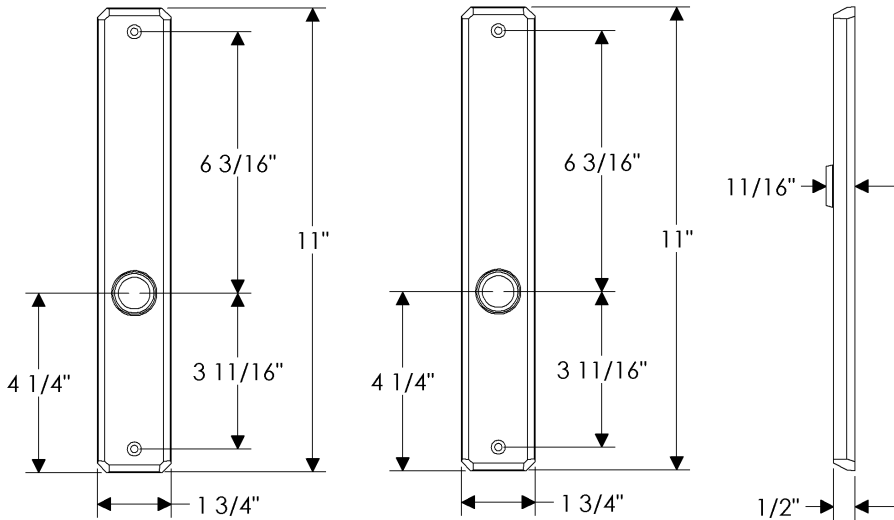

Hammered Multi-Point Patio Set

E30461

E30461

*Also applicable with the
E30462 (LLo) (Turnpiece)