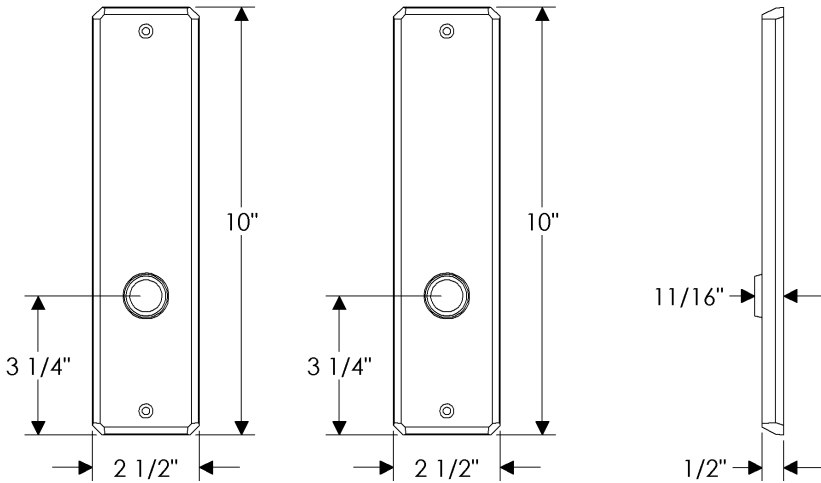

Hammered Privacy Set

E30410

*Also applicable with the
E30413 (Emergency release)

E30410

*Also applicable with
the E30411 (Turnpiece)