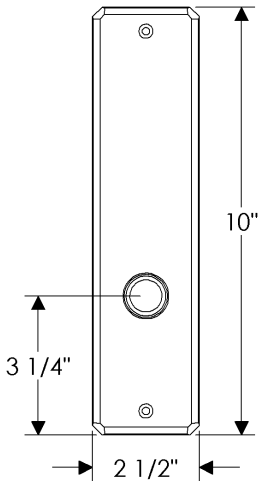

Hammered Patio Set

E30410

E30410

*Also applicable with the E30411 (Turnpiece)