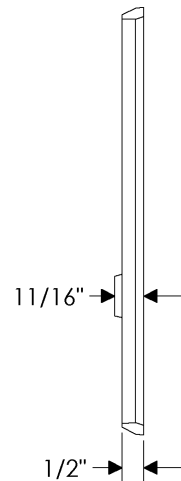

Hammered Patio Set

E30410

E30410

*Also applicable with the E30411 (Turnpiece)