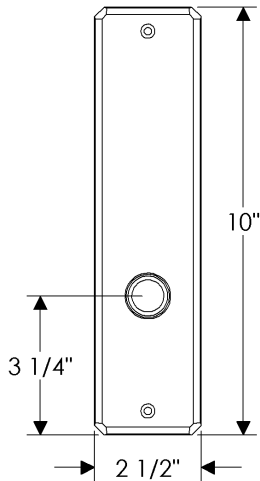

Hammered Patio Set

E30410

E30410

*Also applicable with the E30411 (Turnpiece)