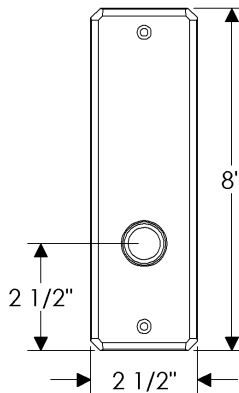

Hammered Privacy Set

E30406

*Also applicable with the
E30409 (Emergency release)

E30406

*Also applicable with the
E30407 (Turnpiece)