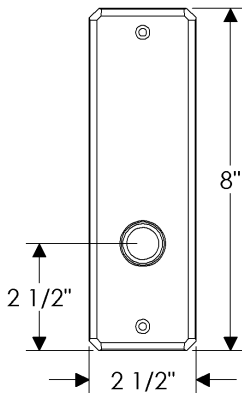

Hammered Privacy Set

E30406

*Also applicable with the
E30409 (Emergency release)

E30406

*Also applicable with the
E30407 (Turnpiece)