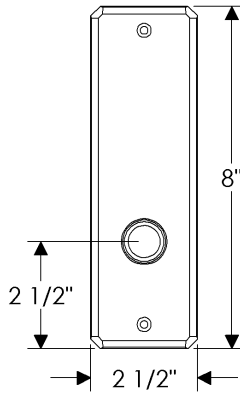

Hammered Patio Set

E30406

E30406

*Also applicable with the E30407 (Turnpiece)