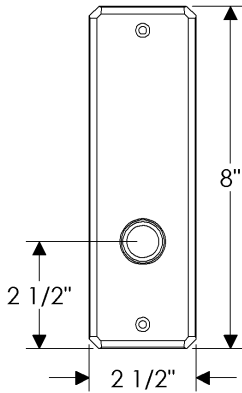

Hammered Patio Set

E30406

E30406

*Also applicable with the E30407 (Turnpiece)