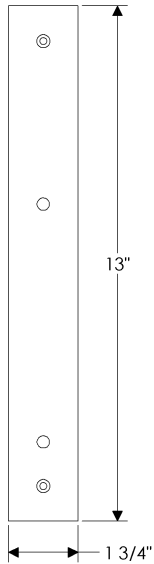

Trousdale Sliding Door Patio Set  
*Trousdale Collection*

E30382

E30382

\*Also applicable for the  
E30383 with turnpiece.