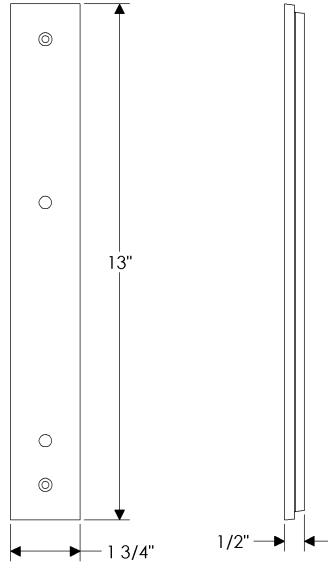

Trousdale Sliding Door Patio Set  
*Trousdale Collection*

E30382

E30382

\*Also applicable for the  
E30383 with turnpiece.