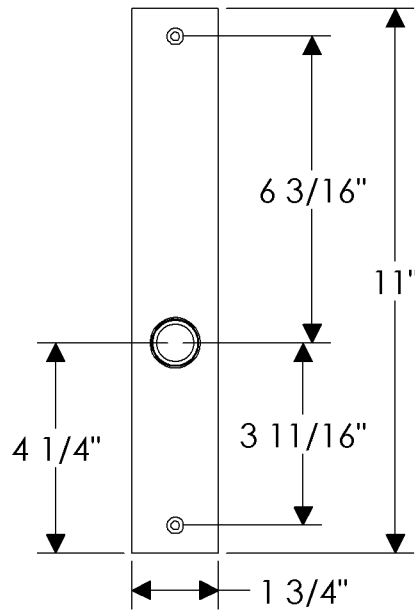

Trousdale Multi-Point Sliding Door Set  
Trousdale Collection

E30363

E30361

\*Also Applicable for the E30362  
with turnpiece