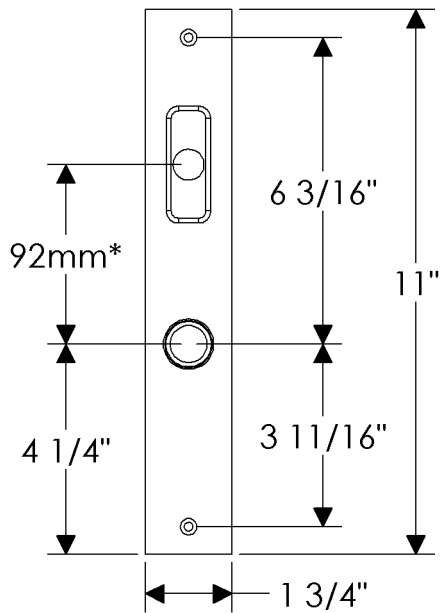

Trousdale Multi-Point Sliding Door Set  
Trousdale Collection

E30363

E30361

\*Also Applicable for the E30362  
with turnpiece