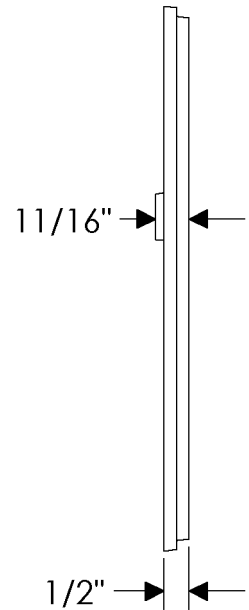

Trousdale Multi-Point Sliding Door Set  
Trousdale Collection

E30363

E30361

\*Also Applicable for the E30362  
with turnpiece