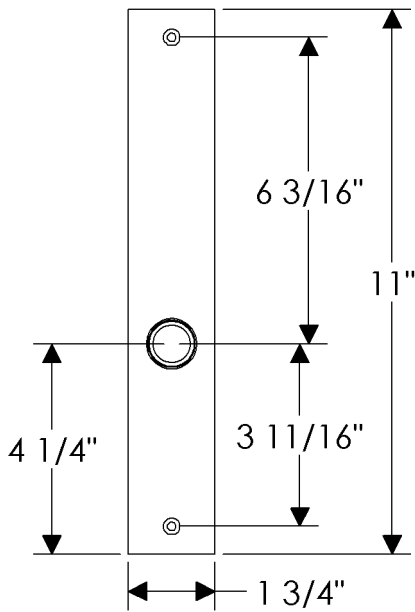

Trousdale Multi-Point Sliding Door Set Trousdale Collection

E30361

E30361

*Also Applicable for the E30362
with turnpiece