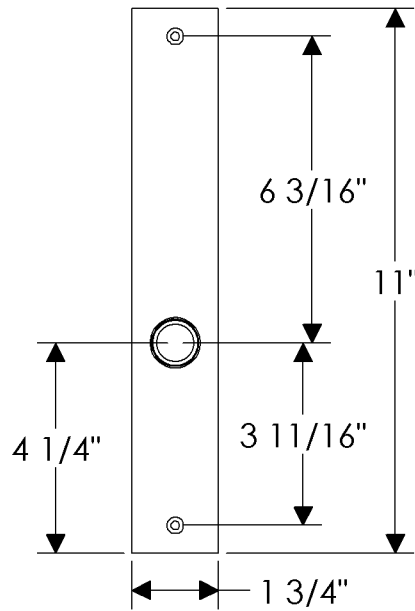

Trousdale Multi-Point Sliding Door Set Trousdale Collection

E30361

E30361

*Also Applicable for the E30362
with turnpiece