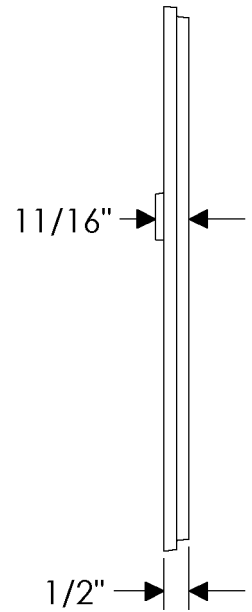

Trousdale Multi-Point Sliding Door Set Trousdale Collection

E30361

E30361

*Also Applicable for the E30362
with turnpiece