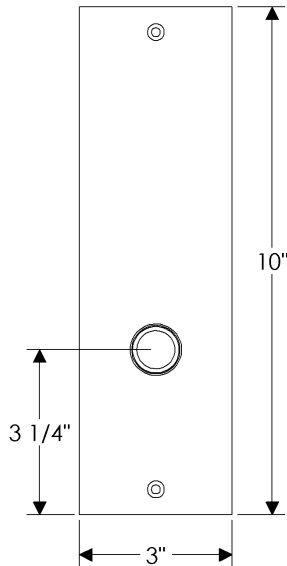

Trousdale Entry Door Set
Trousdale Collection

E30312

E30310

*Also applicable for the
E30311 with turnpiece.