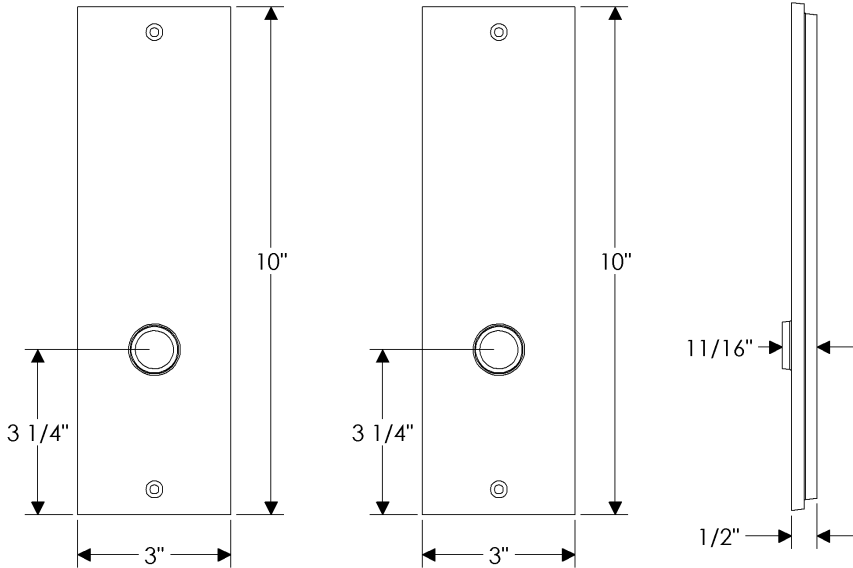

Trousdale Patio Door Set
Trousdale Collection

E30310

E30310

*Also applicable for the
E30311 with turnpiece.