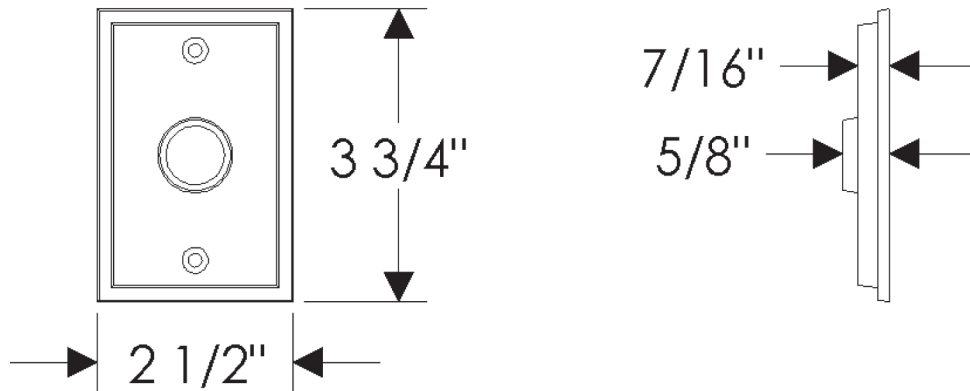

## Stepped Collection

E300  
Stepped Escutcheon  
2 1/2" x 3 3/4"