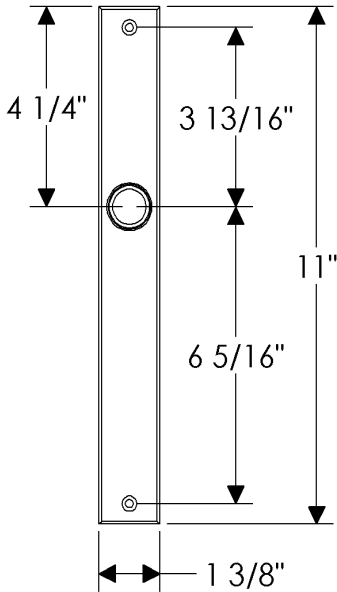

Metro Multi-Point Set

E270

E270

Also applicable for the E271 with turnpiece.