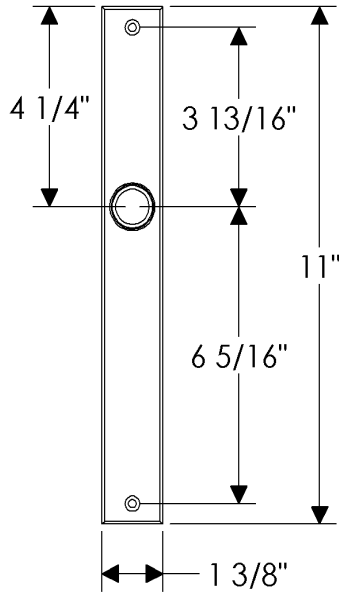

Metro Multi-Point Set

E270

E270

Also applicable for the E271 with turnpiece.