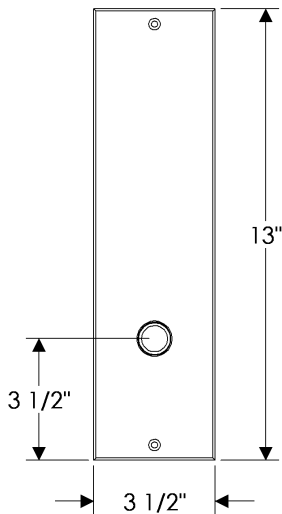

### Metro Entry Set

E260

E264

Also applicable for the E262 with turn-piece or E261 with emergency release.