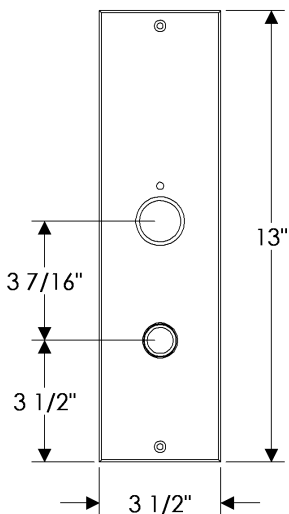

### Metro Entry Set

E260

E264

Also applicable for the E262 with turn-piece or E261 with emergency release.