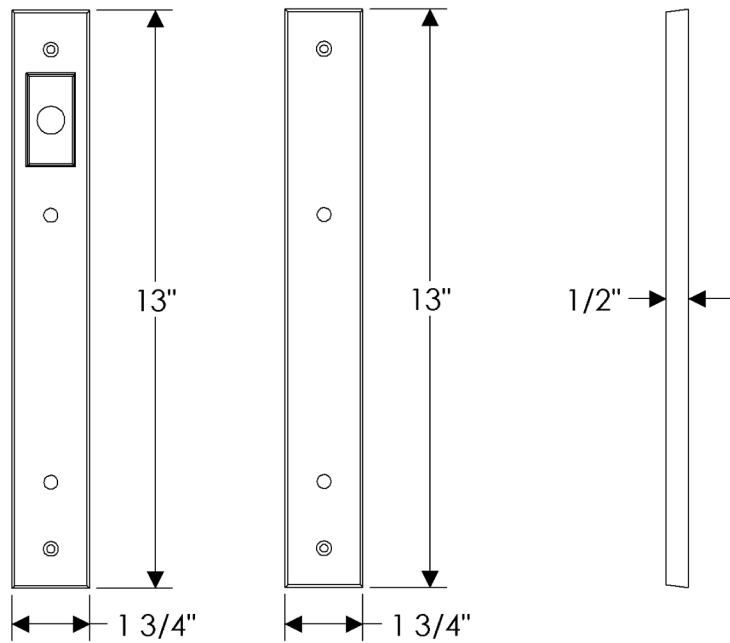

Metro Sliding Door Set

E226

E224

Also applicable for the E225 with turnpiece.