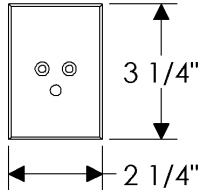

Metro Privacy Mortise Bolt/Spring Latch

IP214

E205

E205