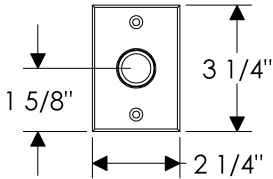

Metro Privacy Mortise Bolt/Spring Latch

IP214

E205

E205