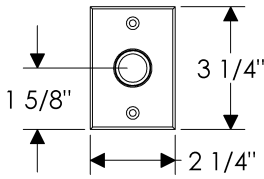

Metro Privacy Mortise Bolt/Spring Latch

IP214

E205

E205