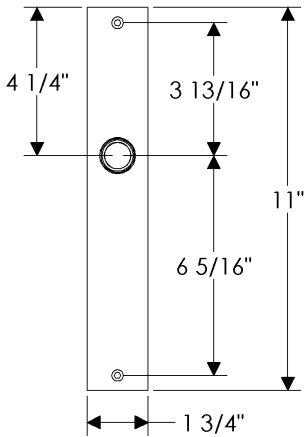

Edge Multi-Point Set

E195

E195

*Also applicable for the E196
(Turnpiece)