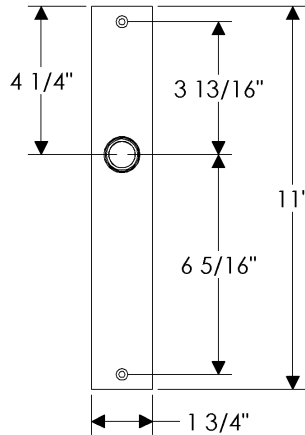

Edge Multi-Point Set

E195

E195

*Also applicable for the E196
(Turnpiece)