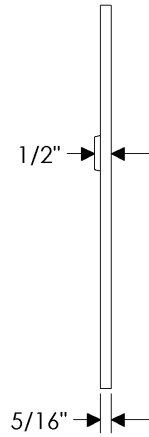

Edge Multi-Point Set

E195

E195

*Also applicable for the E196
(Turnpiece)