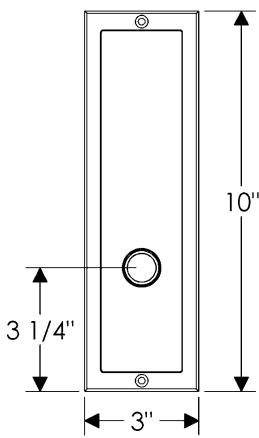

Designer Entry Set

E118

E115

Also applicable for the E116 with turnpiece
or E117 with emergency release.