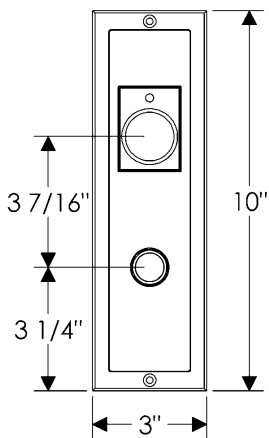

Designer Entry Set

E118

E115

Also applicable for the E116 with turnpiece
or E117 with emergency release.