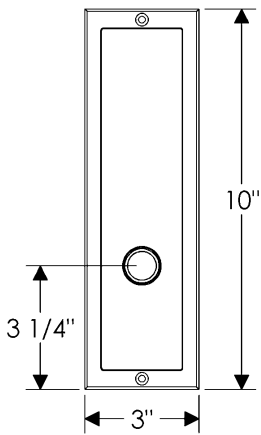

Designer Entry Set

E115

E115

Also applicable for the E116 with turnpiece
or E117 with emergency release.