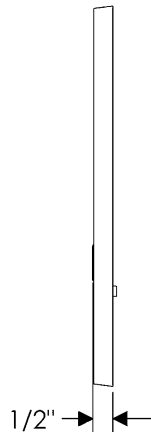

Designer Entry Set

E115

E115

Also applicable for the E116 with turnpiece
or E117 with emergency release.