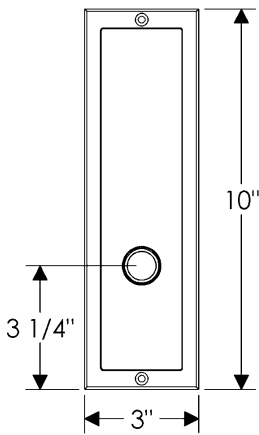

Designer Entry Set

E115

E115

Also applicable for the E116 with turnpiece
or E117 with emergency release.