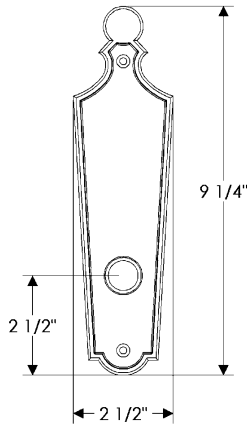

Paris Entry Set

E10015

E10015

Also applicable for the E10016 with turnpiece
or E10017 with emergency release.