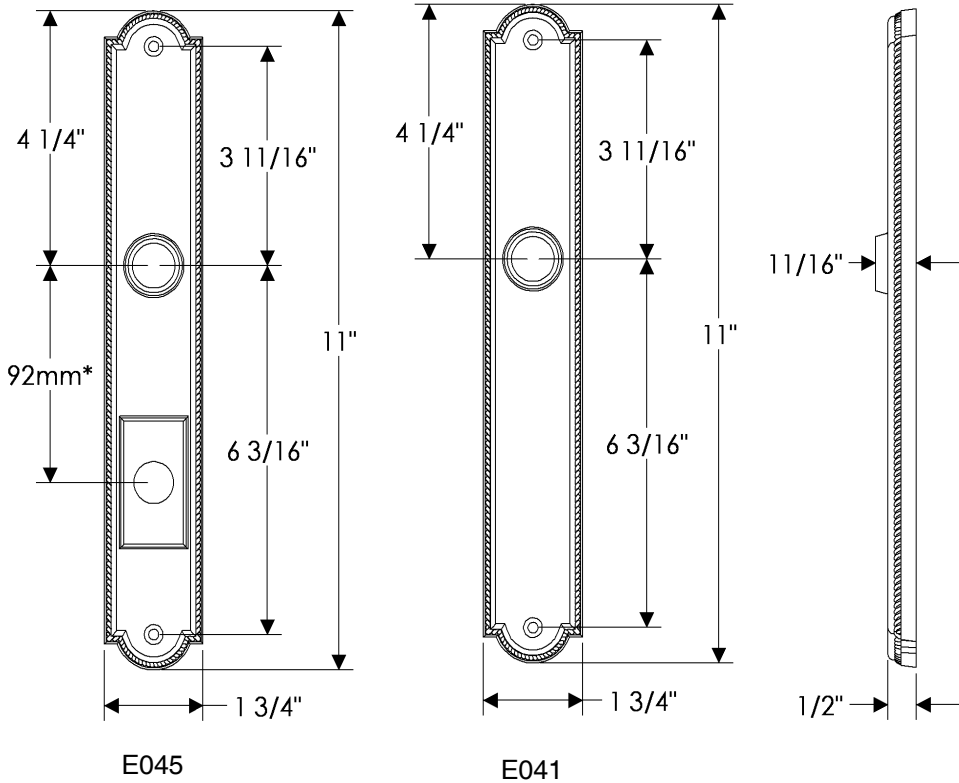

Ellis Multi-Point Set

Also applicable for the E043 with turnpiece.