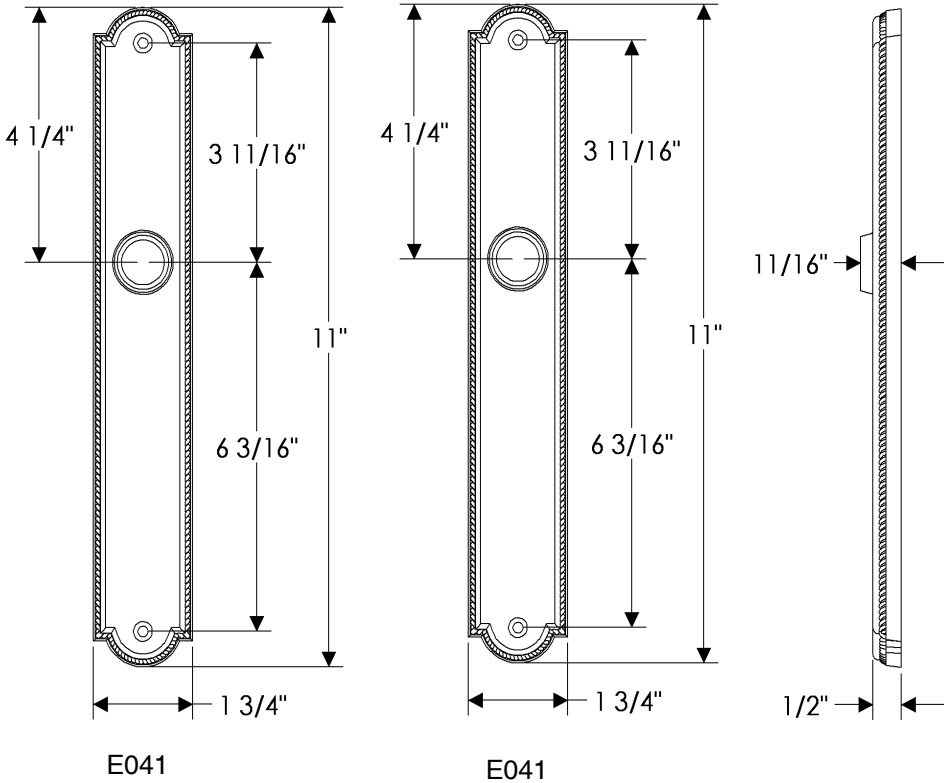

Ellis Multi-Point Set

Also applicable for the E043
with turnpiece.