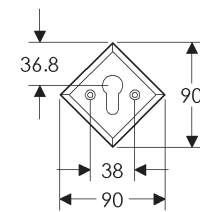

Diamond Escutcheon (90mm x 90mm) Shown with various lock trim

SL415/BL415
Minimum C-C 93mm

SL415/EU415
Minimum C-C 86mm

SL415/BK415
Minimum C-C 86mm

SL415/OC415
Minimum C-C 86mm