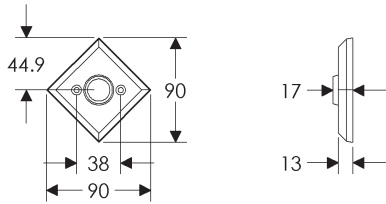

Diamond Escutcheon (90mm x 90mm) Shown with various lock trim

SL415/BL415
Minimum C-C 93mm

SL415/EU415
Minimum C-C 86mm

SL415/BK415
Minimum C-C 86mm

SL415/OC415
Minimum C-C 86mm