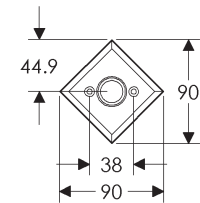

Diamond Escutcheon (90mm x 90mm) Shown with various lock trim

SL415/BL415
Minimum C-C 93mm

SL415/EU415
Minimum C-C 86mm

SL415/BK415
Minimum C-C 86mm

SL415/OC415
Minimum C-C 86mm