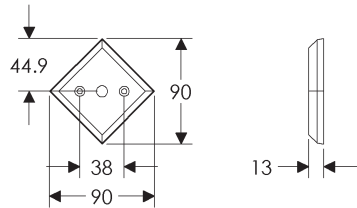

Diamond Escutcheon (90mm x 90mm) Shown with various lock trim

SL415/BL415
Minimum C-C 93mm

SL415/EU415
Minimum C-C 86mm

SL415/BK415
Minimum C-C 86mm

SL415/OC415
Minimum C-C 86mm