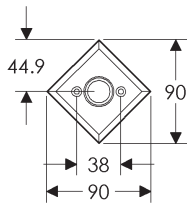

Diamond Escutcheon (90mm x 90mm) Shown with various lock trim

SL415/BL415
Minimum C-C 93mm

SL415/EU415
Minimum C-C 86mm

SL415/BK415
Minimum C-C 86mm

SL415/OC415
Minimum C-C 86mm