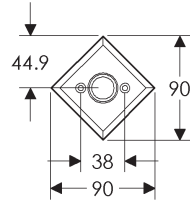

Diamond Escutcheon (90mm x 90mm) Shown with various lock trim

SL415/BL415
Minimum C-C 93mm

SL415/EU415
Minimum C-C 86mm

SL415/BK415
Minimum C-C 86mm

SL415/OC415
Minimum C-C 86mm