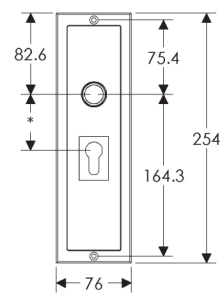

Designer Escutcheon: 76mm x 254mm

SL115

BL115

EU115

BK115

OC115

*This center-center dimension will need to be verified before set can be ordered.