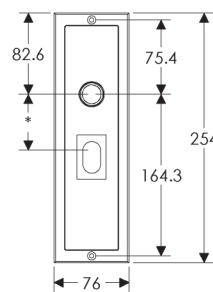

Designer Escutcheon: 76mm x 254mm

SL115

BL115

EU115

BK115

OC115

*This center-center dimension will need to be verified before set can be ordered.