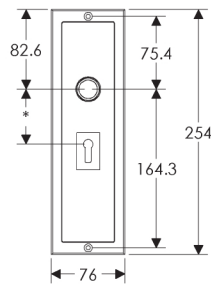

Designer Escutcheon: 76mm x 254mm

SL115

BL115

EU115

BK115

OC115

*This center-center dimension will need to be verified before set can be ordered.