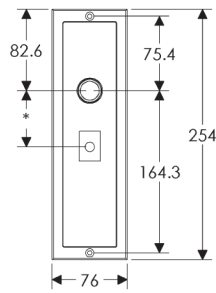

Designer Escutcheon: 76mm x 254mm

SL115

BL115

EU115

BK115

OC115

*This center-center dimension will need to be verified before set can be ordered.