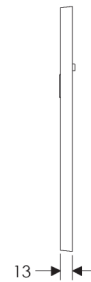

Designer Escutcheon: 76mm x 254mm

SL115

BL115

EU115

BK115

OC115

*This center-center dimension will need to be verified before set can be ordered.