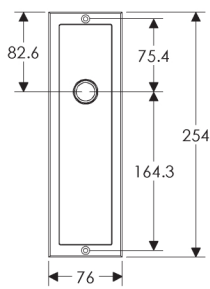

Designer Escutcheon: 76mm x 254mm

SL115

BL115

EU115

BK115

OC115

*This center-center dimension will need to be verified before set can be ordered.