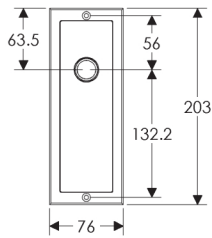

Designer Escutcheon: 76mm x 203mm

SL110

BL110

EU110

BK110

OC110

*This center-center dimension will need to be verified before set can be ordered.