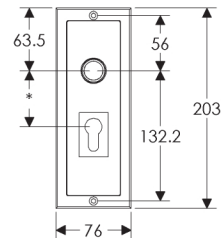

Designer Escutcheon: 76mm x 203mm

SL110

BL110

EU110

BK110

OC110

*This center-center dimension will need to be verified before set can be ordered.