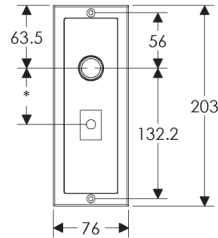

Designer Escutcheon: 76mm x 203mm

SL110

BL110

EU110

BK110

OC110

*This center-center dimension will need to be verified before set can be ordered.