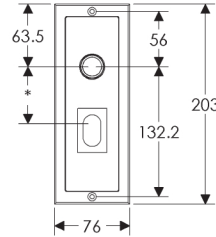

Designer Escutcheon: 76mm x 203mm

SL110

BL110

EU110

BK110

OC110

*This center-center dimension will need to be verified before set can be ordered.