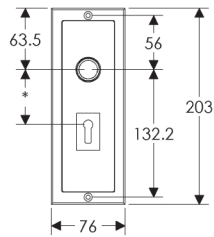

Designer Escutcheon: 76mm x 203mm

SL110

BL110

EU110

BK110

OC110

*This center-center dimension will need to be verified before set can be ordered.