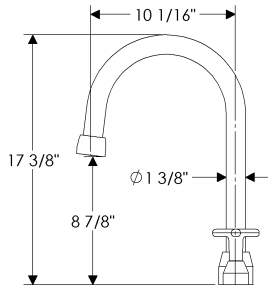

## DMT Tub Filler Trim & Rough with TF603 Spout & Volume Controls

- Flow rate: 11 GPM aerated