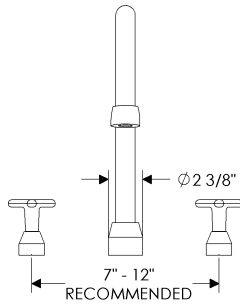

## DMT Tub Filler Trim & Rough with TF603 Spout & Volume Controls

- Flow rate: 11 GPM aerated