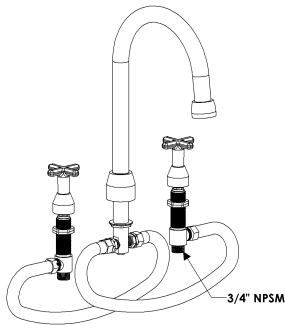

## DMT Tub Filler Trim & Rough with TF603 Spout & Volume Controls

- Flow rate: 11 GPM aerated