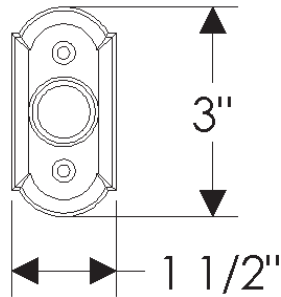

Arched Collection

EW705
Arched Escutcheon
1 1/2" x 3"