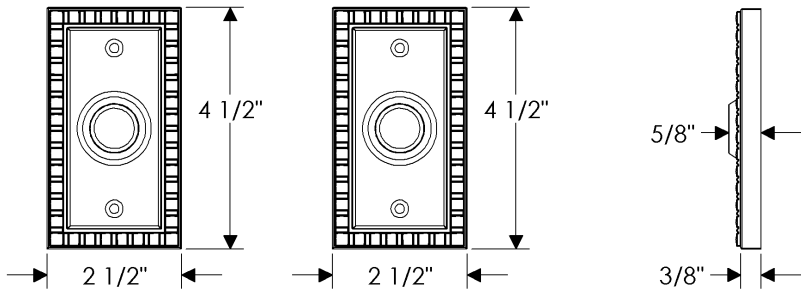

### Corbel Rectangular Entry Set

DB30790

E30703

E30703