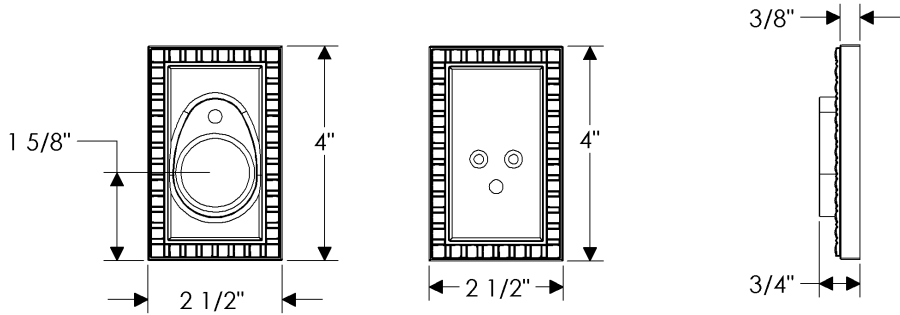

### Corbel Rectangular Entry Set

DB30790

E30703

E30703