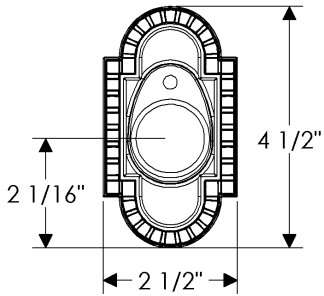

Corbel Arched Entry Set

DB30690

E30603

E30603