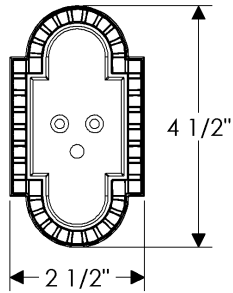

Corbel Arched Entry Set

DB30690

E30603

E30603