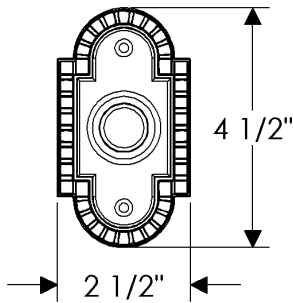

Corbel Arched Entry Set

DB30690

E30603

E30603