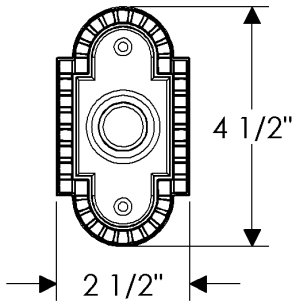

Corbel Arched Entry Set

DB30690

E30603

E30603