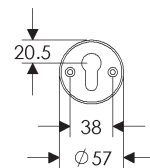

Curved Escutcheon (64mm x 114mm) Shown with various lock trim

SL504/BL200
Minimum C-C 89mm

SL504/EU200
Minimum C-C 81mm

SL504/BK200
Minimum C-C 82mm

SL504/OC200
Minimum C-C 82mm