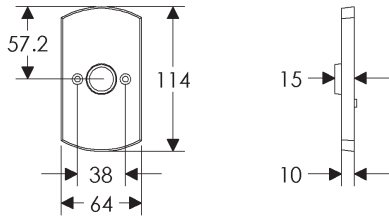

Curved Escutcheon (64mm x 114mm) Shown with various lock trim

SL504/BL200
Minimum C-C 89mm

SL504/EU200
Minimum C-C 81mm

SL504/BK200
Minimum C-C 82mm

SL504/OC200
Minimum C-C 82mm