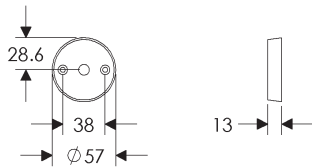

Curved Escutcheon (64mm x 114mm) Shown with various lock trim

SL504/BL200
Minimum C-C 89mm

SL504/EU200
Minimum C-C 81mm

SL504/BK200
Minimum C-C 82mm

SL504/OC200
Minimum C-C 82mm