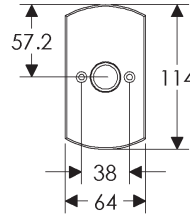

Curved Escutcheon (64mm x 114mm) Shown with various lock trim

SL504/BL200
Minimum C-C 89mm

SL504/EU200
Minimum C-C 81mm

SL504/BK200
Minimum C-C 82mm

SL504/OC200
Minimum C-C 82mm