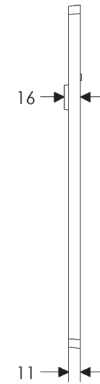

Curved Escutcheon: 64mm x 330mm

SL556

BL556

EU556

BK556

OC556

*This center-center dimension will need to be verified before set can be ordered.