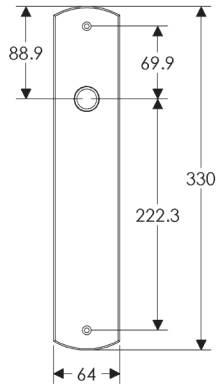

Curved Escutcheon: 64mm x 330mm

SL556

BL556

EU556

BK556

OC556

*This center-center dimension will need to be verified before set can be ordered.