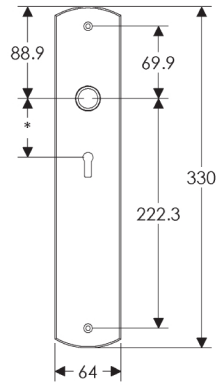

Curved Escutcheon: 64mm x 330mm

SL556

BL556

EU556

BK556

OC556

*This center-center dimension will need to be verified before set can be ordered.