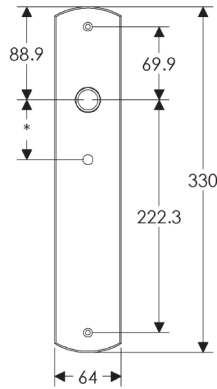

Curved Escutcheon: 64mm x 330mm

SL556

BL556

EU556

BK556

OC556

*This center-center dimension will need to be verified before set can be ordered.