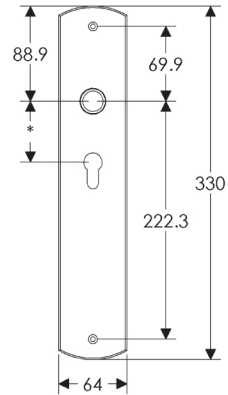

Curved Escutcheon: 64mm x 330mm

SL556

BL556

EU556

BK556

OC556

*This center-center dimension will need to be verified before set can be ordered.