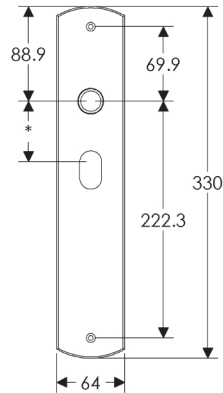

Curved Escutcheon: 64mm x 330mm

SL556

BL556

EU556

BK556

OC556

*This center-center dimension will need to be verified before set can be ordered.