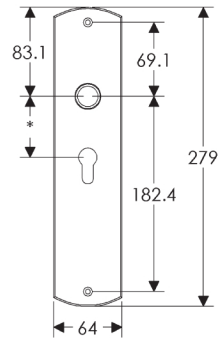

## Curved Escutcheon: 64mm x 279mm

**SL512**

**BL512**

**EU512**

**BK512**

**OC512**

\*This center-center dimension will need to be verified before set can be ordered.