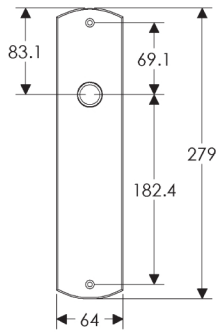

## Curved Escutcheon: 64mm x 279mm

**SL512**

**BL512**

**EU512**

**BK512**

**OC512**

\*This center-center dimension will need to be verified before set can be ordered.