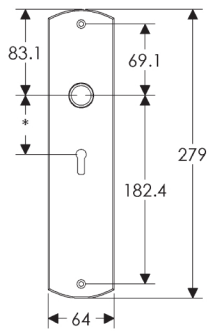

## Curved Escutcheon: 64mm x 279mm

**SL512**

**BL512**

**EU512**

**BK512**

**OC512**

\*This center-center dimension will need to be verified before set can be ordered.