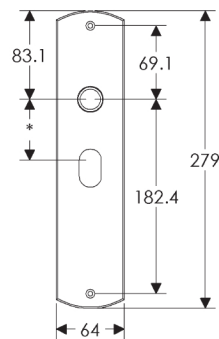

## Curved Escutcheon: 64mm x 279mm

**SL512**

**BL512**

**EU512**

**BK512**

**OC512**

\*This center-center dimension will need to be verified before set can be ordered.