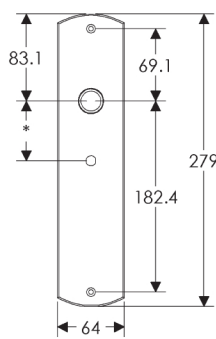

## Curved Escutcheon: 64mm x 279mm

**SL512**

**BL512**

**EU512**

**BK512**

**OC512**

\*This center-center dimension will need to be verified before set can be ordered.