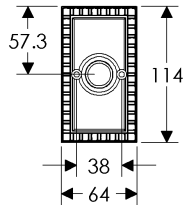

Corbel Rect. Escutcheon(64mm x 114mm) Shown with various lock trim

SL30703/EU30790
Minimum C-C 103mm

SL30703/BL30790
Minimum C-C: 111mm

SL30703/BK30790
Minimum C-C 91mm

SL30703/OC30790
Minimum C-C: 110mm