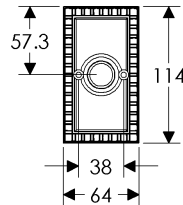

Corbel Rect. Escutcheon(64mm x 114mm) Shown with various lock trim

SL30703/EU30790
Minimum C-C 103mm

SL30703/BL30790
Minimum C-C: 111mm

SL30703/BK30790
Minimum C-C 91mm

SL30703/OC30790
Minimum C-C: 110mm