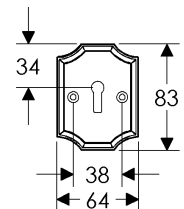

Corbel Rect. Escutcheon(64mm x 114mm) Shown with various lock trim

SL30703/EU30790
Minimum C-C 103mm

SL30703/BL30790
Minimum C-C: 111mm

SL30703/BK30790
Minimum C-C 91mm

SL30703/OC30790
Minimum C-C: 110mm