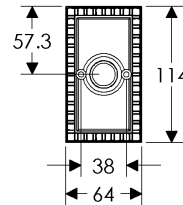

Corbel Rect. Escutcheon(64mm x 114mm) Shown with various lock trim

SL30703/EU30790
Minimum C-C 103mm

SL30703/BL30790
Minimum C-C: 111mm

SL30703/BK30790
Minimum C-C 91mm

SL30703/OC30790
Minimum C-C: 110mm