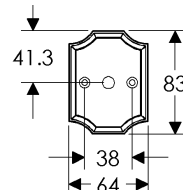

Corbel Rect. Escutcheon(64mm x 114mm) Shown with various lock trim

SL30703/EU30790
Minimum C-C 103mm

SL30703/BL30790
Minimum C-C: 111mm

SL30703/BK30790
Minimum C-C 91mm

SL30703/OC30790
Minimum C-C: 110mm