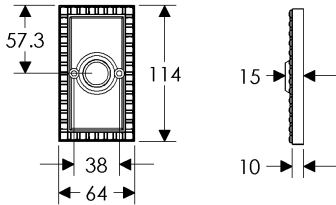

Corbel Rect. Escutcheon(64mm x 114mm) Shown with various lock trim

SL30703/EU30790
Minimum C-C 103mm

SL30703/BL30790
Minimum C-C: 111mm

SL30703/BK30790
Minimum C-C 91mm

SL30703/OC30790
Minimum C-C: 110mm