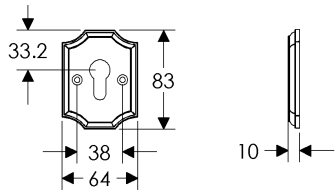

Corbel Rect. Escutcheon(64mm x 114mm) Shown with various lock trim

SL30703/EU30790
Minimum C-C 103mm

SL30703/BL30790
Minimum C-C: 111mm

SL30703/BK30790
Minimum C-C 91mm

SL30703/OC30790
Minimum C-C: 110mm