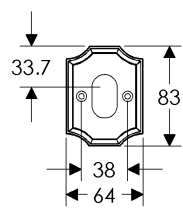

Corbel Rect. Escutcheon(64mm x 114mm) Shown with various lock trim

SL30703/EU30790
Minimum C-C 103mm

SL30703/BL30790
Minimum C-C: 111mm

SL30703/BK30790
Minimum C-C 91mm

SL30703/OC30790
Minimum C-C: 110mm