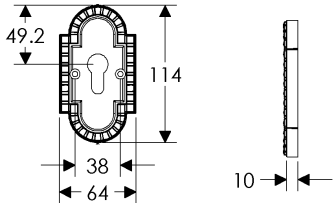

## Corbel Arched Escutcheon(64mm x 114mm) Shown with various lock trim

SL30603/EU30690  
Minimum C-C 109mm

SL30603/BL30690  
Minimum C-C: 117mm

SL30603/BK30690  
Minimum C-C 91mm

SL30603/OC30690  
Minimum C-C: 110mm