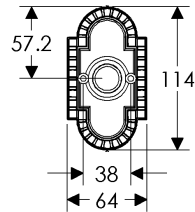

## Corbel Arched Escutcheon(64mm x 114mm) Shown with various lock trim

SL30603/EU30690  
Minimum C-C 109mm

SL30603/BL30690  
Minimum C-C: 117mm

SL30603/BK30690  
Minimum C-C 91mm

SL30603/OC30690  
Minimum C-C: 110mm