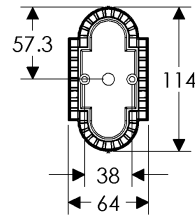

## Corbel Arched Escutcheon(64mm x 114mm) Shown with various lock trim

SL30603/EU30690  
Minimum C-C 109mm

SL30603/BL30690  
Minimum C-C: 117mm

SL30603/BK30690  
Minimum C-C 91mm

SL30603/OC30690  
Minimum C-C: 110mm