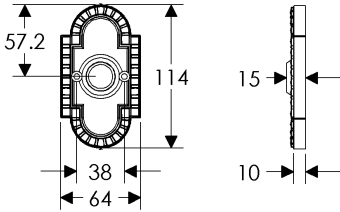

## Corbel Arched Escutcheon(64mm x 114mm) Shown with various lock trim

SL30603/EU30690  
Minimum C-C 109mm

SL30603/BL30690  
Minimum C-C: 117mm

SL30603/BK30690  
Minimum C-C 91mm

SL30603/OC30690  
Minimum C-C: 110mm