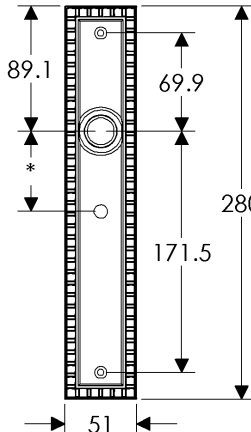

Corbel Rectangular Escutcheon: 51mm x 280mm

BK30765

BL30765

OC30765

SL30765

EU30765