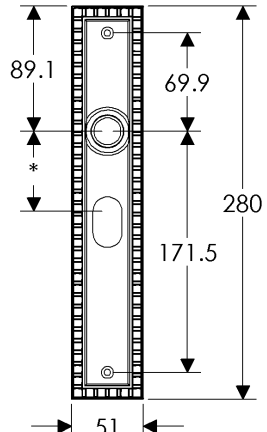

Corbel Rectangular Escutcheon: 51mm x 280mm

BK30765

BL30765

OC30765

SL30765

EU30765