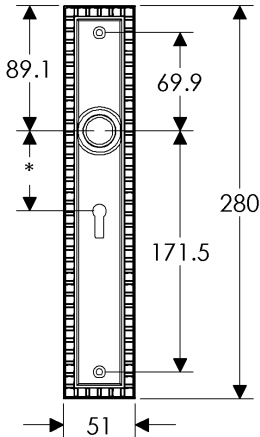

Corbel Rectangular Escutcheon: 51mm x 280mm

BK30765

BL30765

OC30765

SL30765

EU30765