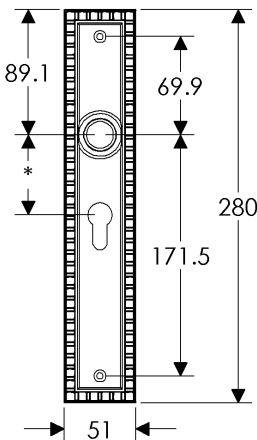

Corbel Rectangular Escutcheon: 51mm x 280mm

BK30765

BL30765

OC30765

SL30765

EU30765