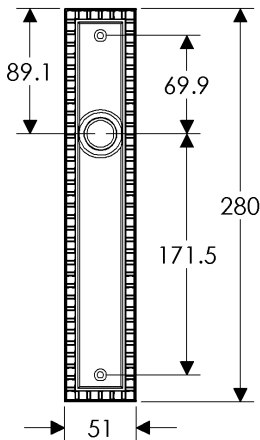

Corbel Rectangular Escutcheon: 51mm x 280mm

BK30765

BL30765

OC30765

SL30765

EU30765