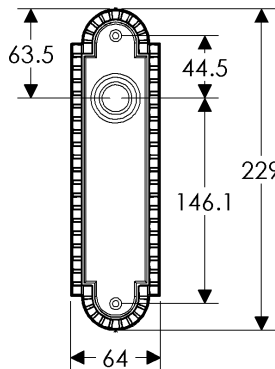

Corbel Arched Escutcheon: 64mm x 229mm

BK30606

BL30606

EU30606

OC30606

SL30606