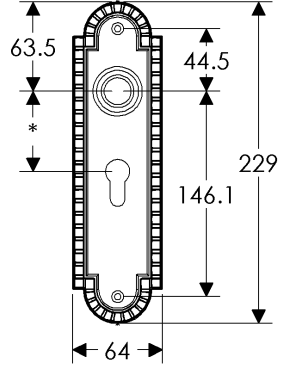

Corbel Arched Escutcheon: 64mm x 229mm

BK30606

BL30606

EU30606

OC30606

SL30606