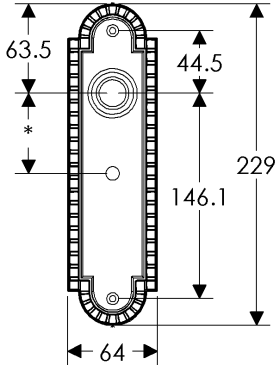

Corbel Arched Escutcheon: 64mm x 229mm

BK30606

BL30606

EU30606

OC30606

SL30606