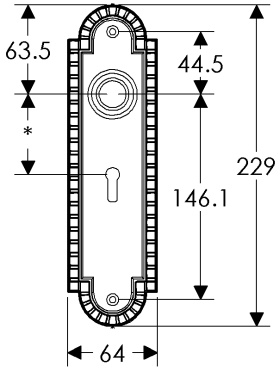

Corbel Arched Escutcheon: 64mm x 229mm

BK30606

BL30606

EU30606

OC30606

SL30606