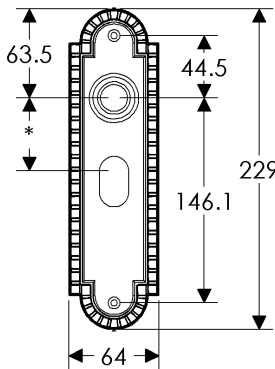

Corbel Arched Escutcheon: 64mm x 229mm

BK30606

BL30606

EU30606

OC30606

SL30606