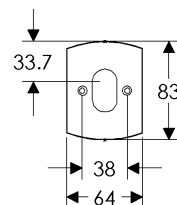

Convex Escutcheon (64mm x 114mm) Shown with various lock trim

SL30503/EU30590
Minimum C-C 93mm

SL30503/BL30590
Minimum C-C 101mm

SL30503/BK30590
Minimum C-C 95mm

SL30503/OC30590
Minimum C-C 95mm