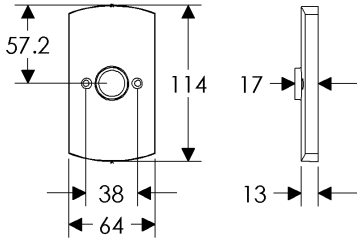

Convex Escutcheon (64mm x 114mm) Shown with various lock trim

SL30503/EU30590
Minimum C-C 93mm

SL30503/BL30590
Minimum C-C 101mm

SL30503/BK30590
Minimum C-C 95mm

SL30503/OC30590
Minimum C-C 95mm