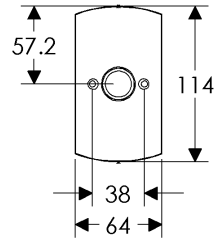

Convex Escutcheon (64mm x 114mm) Shown with various lock trim

SL30503/EU30590
Minimum C-C 93mm

SL30503/BL30590
Minimum C-C 101mm

SL30503/BK30590
Minimum C-C 95mm

SL30503/OC30590
Minimum C-C 95mm