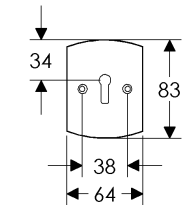

Convex Escutcheon (64mm x 114mm) Shown with various lock trim

SL30503/EU30590
Minimum C-C 93mm

SL30503/BL30590
Minimum C-C 101mm

SL30503/BK30590
Minimum C-C 95mm

SL30503/OC30590
Minimum C-C 95mm