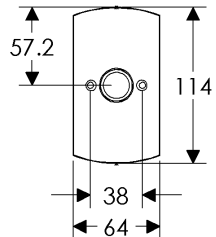

Convex Escutcheon (64mm x 114mm) Shown with various lock trim

SL30503/EU30590
Minimum C-C 93mm

SL30503/BL30590
Minimum C-C 101mm

SL30503/BK30590
Minimum C-C 95mm

SL30503/OC30590
Minimum C-C 95mm