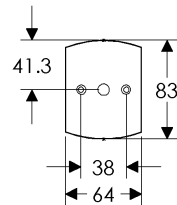

Convex Escutcheon (64mm x 114mm) Shown with various lock trim

SL30503/EU30590
Minimum C-C 93mm

SL30503/BL30590
Minimum C-C 101mm

SL30503/BK30590
Minimum C-C 95mm

SL30503/OC30590
Minimum C-C 95mm