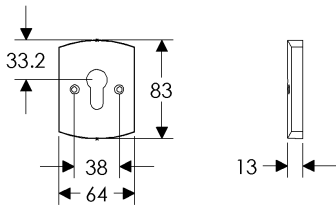

Convex Escutcheon (64mm x 114mm) Shown with various lock trim

SL30503/EU30590
Minimum C-C 93mm

SL30503/BL30590
Minimum C-C 101mm

SL30503/BK30590
Minimum C-C 95mm

SL30503/OC30590
Minimum C-C 95mm