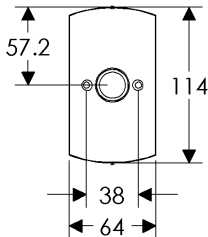

Convex Escutcheon (64mm x 114mm) Shown with various lock trim

SL30503/EU30590
Minimum C-C 93mm

SL30503/BL30590
Minimum C-C 101mm

SL30503/BK30590
Minimum C-C 95mm

SL30503/OC30590
Minimum C-C 95mm