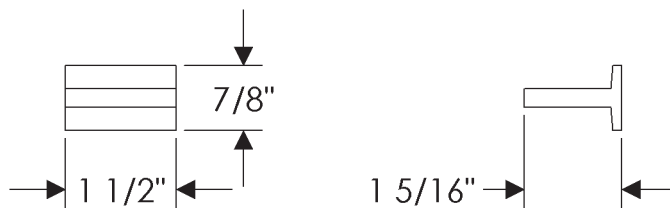

Ted Boerner Collection

CK20120
Tab Cabinet Pull, Square
7/8" x 1 1/2"