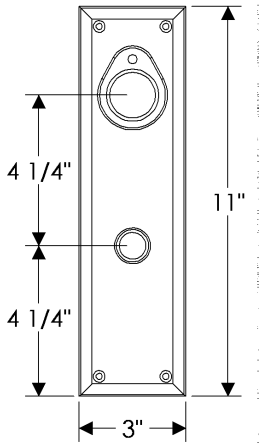

Rectangular Cremone Bolt Escutcheons

CE423

CE420

Also applicable for the CE421 with turnpiece.