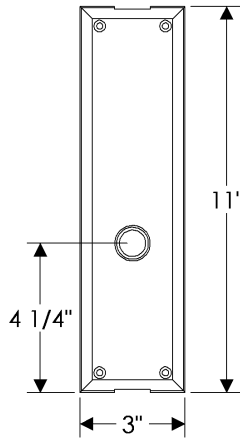

Rectangular Cremone Bolt Escutcheons

CE423

CE420

Also applicable for the CE421 with turnpiece.