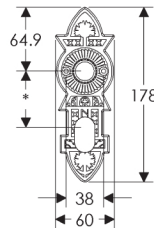

Briggs Escutcheon: 60mm x 178mm

SL10800

BL10800

EU10800

BK10800

OC10800

*This center-center dimension will need to be verified before set can be ordered.