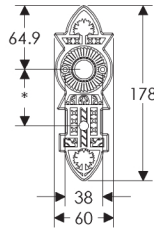

Briggs Escutcheon: 60mm x 178mm

SL10800

BL10800

EU10800

BK10800

OC10800

*This center-center dimension will need to be verified before set can be ordered.