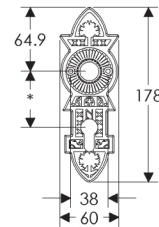

Briggs Escutcheon: 60mm x 178mm

SL10800

BL10800

EU10800

BK10800

OC10800

*This center-center dimension will need to be verified before set can be ordered.