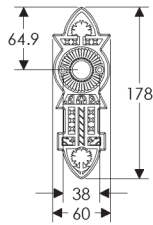

Briggs Escutcheon: 60mm x 178mm

SL10800

BL10800

EU10800

BK10800

OC10800

*This center-center dimension will need to be verified before set can be ordered.