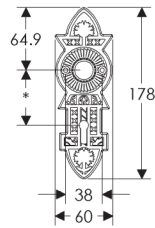

Briggs Escutcheon: 60mm x 178mm

SL10800

BL10800

EU10800

BK10800

OC10800

*This center-center dimension will need to be verified before set can be ordered.