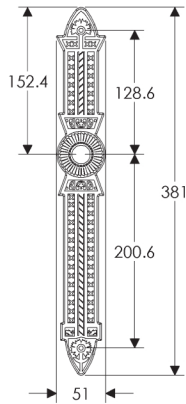

Briggs Escutcheon: 51mm x 381mm

SL10871

BL10871

EU10871

BK10871

OC10871

*This center-center dimension will need to be verified before set can be ordered.