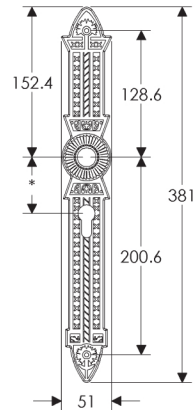

Briggs Escutcheon: 51mm x 381mm

SL10871

BL10871

EU10871

BK10871

OC10871

*This center-center dimension will need to be verified before set can be ordered.