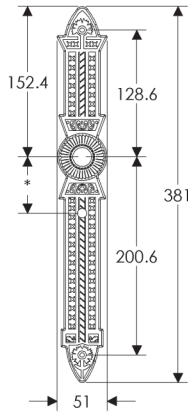

Briggs Escutcheon: 51mm x 381mm

SL10871

BL10871

EU10871

BK10871

OC10871

*This center-center dimension will need to be verified before set can be ordered.