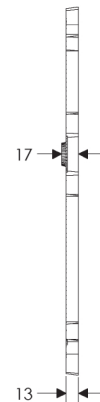

Briggs Escutcheon: 51mm x 381mm

SL10871

BL10871

EU10871

BK10871

OC10871

*This center-center dimension will need to be verified before set can be ordered.