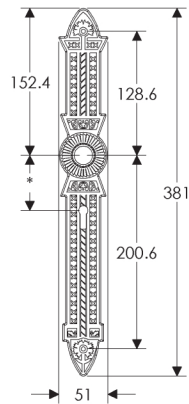

Briggs Escutcheon: 51mm x 381mm

SL10871

BL10871

EU10871

BK10871

OC10871

*This center-center dimension will need to be verified before set can be ordered.