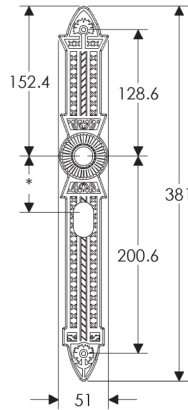

Briggs Escutcheon: 51mm x 381mm

SL10871

BL10871

EU10871

BK10871

OC10871

*This center-center dimension will need to be verified before set can be ordered.