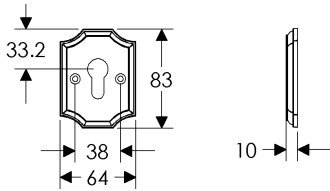

Round Bordeaux Escutcheon(83mm) Shown with various lock trim

SL30803/EU30890
Minimum C-C 77mm

SL30803/BL30890
Minimum C-C 85mm

SL30803/BK30890
Minimum C-C 79mm

SL30803/OC30890
Minimum C-C 79mm