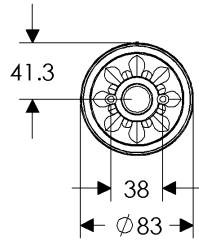

Round Bordeaux Escutcheon(83mm) Shown with various lock trim

SL30803/EU30890
Minimum C-C 77mm

SL30803/BL30890
Minimum C-C 85mm

SL30803/BK30890
Minimum C-C 79mm

SL30803/OC30890
Minimum C-C 79mm