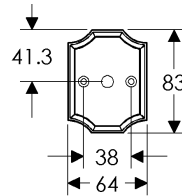

Round Bordeaux Escutcheon(83mm) Shown with various lock trim

SL30803/EU30890
Minimum C-C 77mm

SL30803/BL30890
Minimum C-C 85mm

SL30803/BK30890
Minimum C-C 79mm

SL30803/OC30890
Minimum C-C 79mm