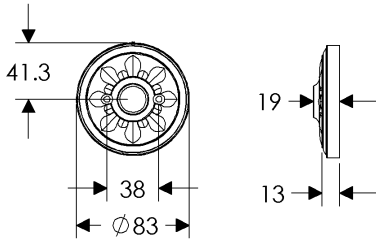

Round Bordeaux Escutcheon(83mm) Shown with various lock trim

SL30803/EU30890
Minimum C-C 77mm

SL30803/BL30890
Minimum C-C 85mm

SL30803/BK30890
Minimum C-C 79mm

SL30803/OC30890
Minimum C-C 79mm